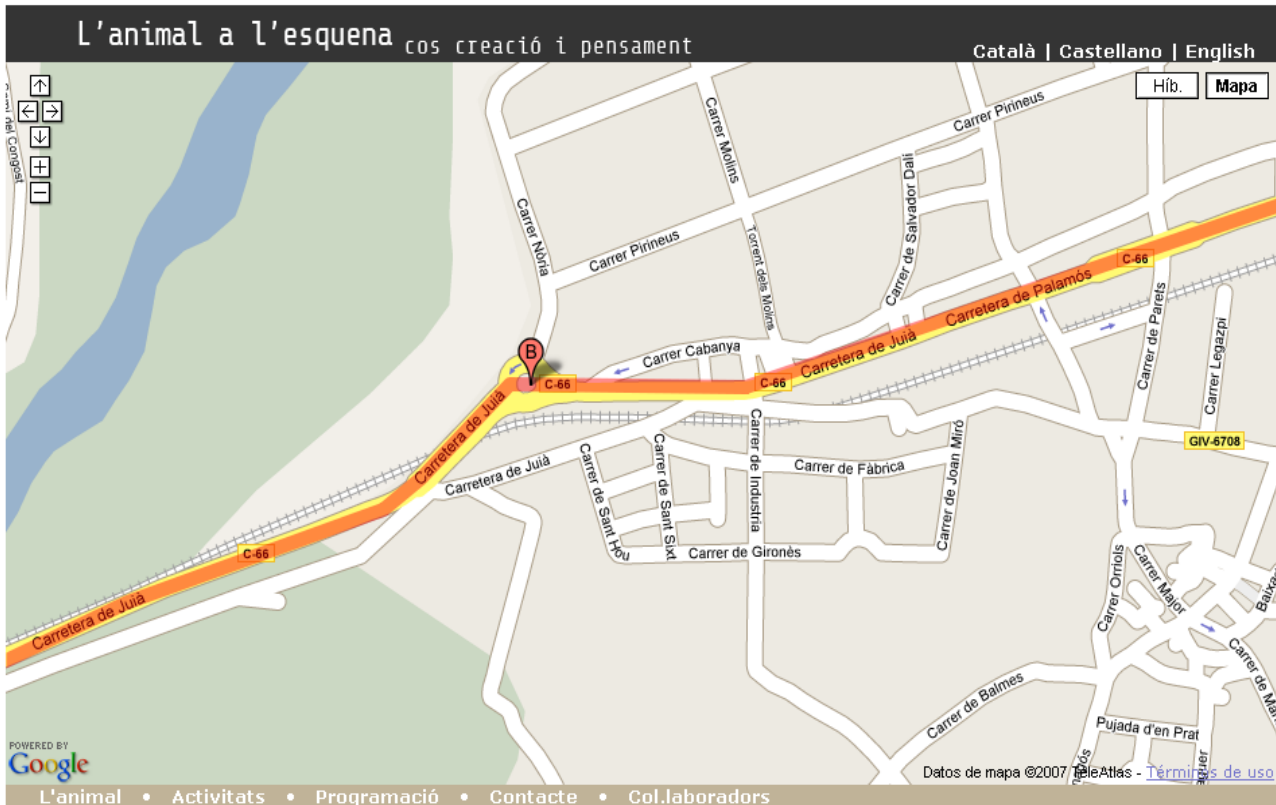

How to arrive at L'Animal a l'esquena?

A- Highway AP7 Exit 6 Girona Nord direction to Celrà, La Bisbal, Palamós

B- When you arrive to Celrà, cross the town until the next roundabout.

E- Before you cross a little bridge turn right following the gravel path

F- L'animal a l'esquena, L.G. Mas Espolla S/N 17460 Celrà (Girona)