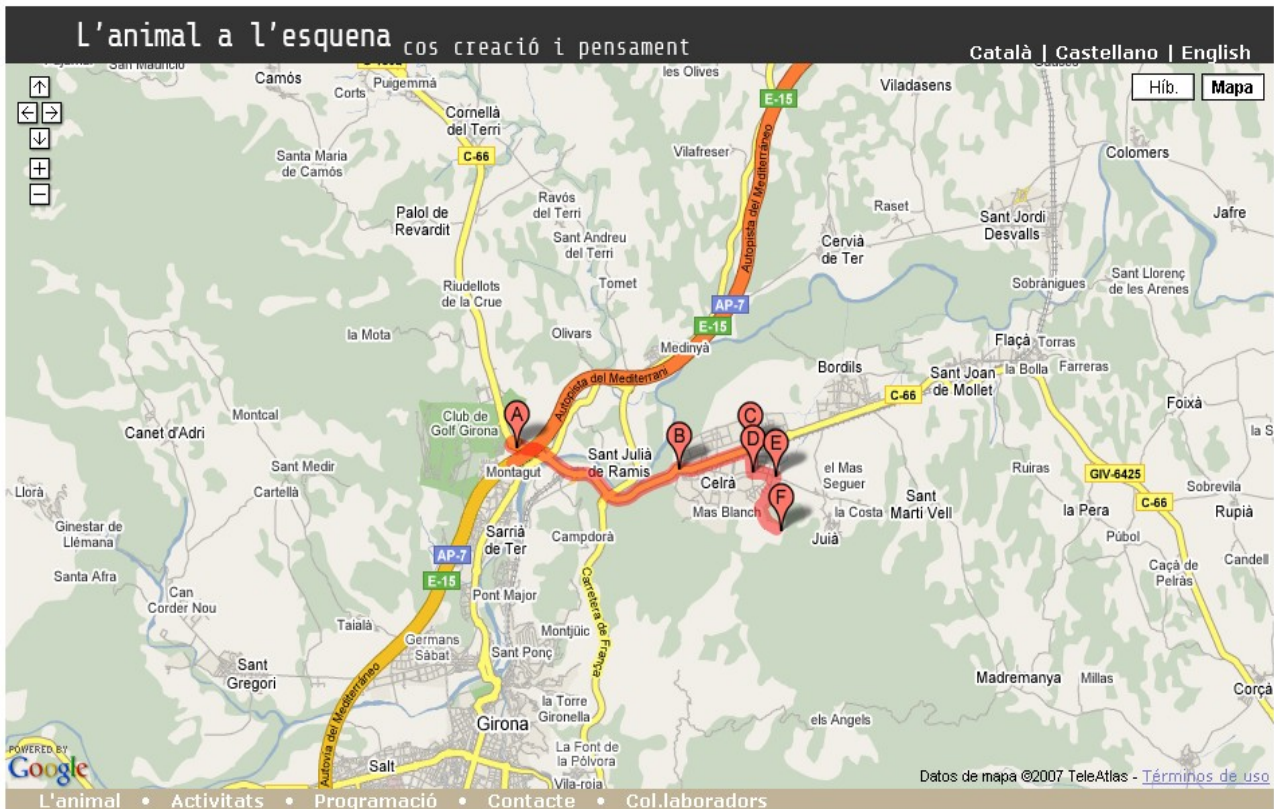

How to arrive at L'Animal a l'esquena?

A- Highway AP7 Exit 6 Girona Nord direction to Celrà, La Bisbal, Palamós

B- When you arrive to Celrà, cross the town until the next roundabout.

E- Before you cross a little bridge turn right following the gravel path

F- L'animal a l'esquena, L.G. Mas Espolla S/N 17460 Celrà (Girona)