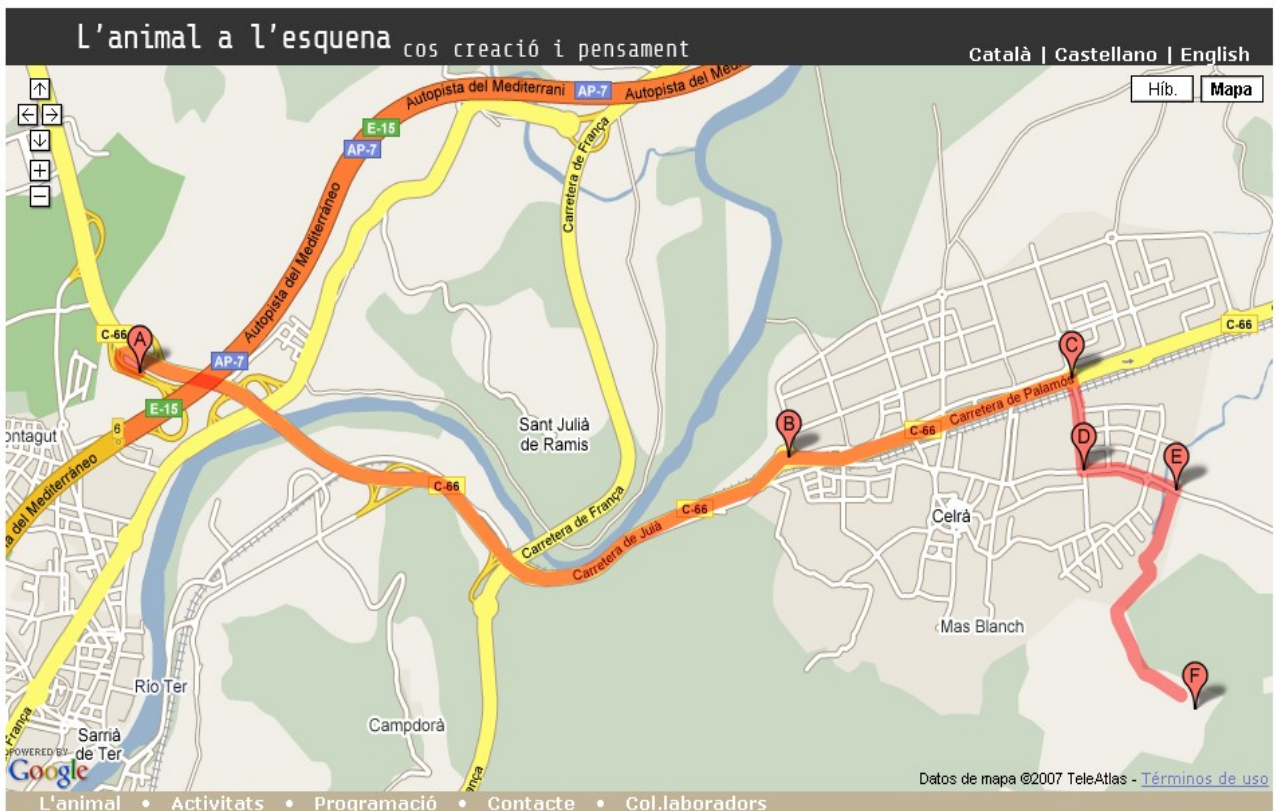

How to arrive at L'Animal a l'esquena?

A- Highway AP7 Exit 6 Girona Nord direction to Celrà, La Bisbal, Palamós

B- When you arrive to Celrà, cross the town until the next roundabout.

E- Before you cross a little bridge turn right following the gravel path

F- L'animal a l'esquena, L.G. Mas Espolla S/N 17460 Celrà (Girona)